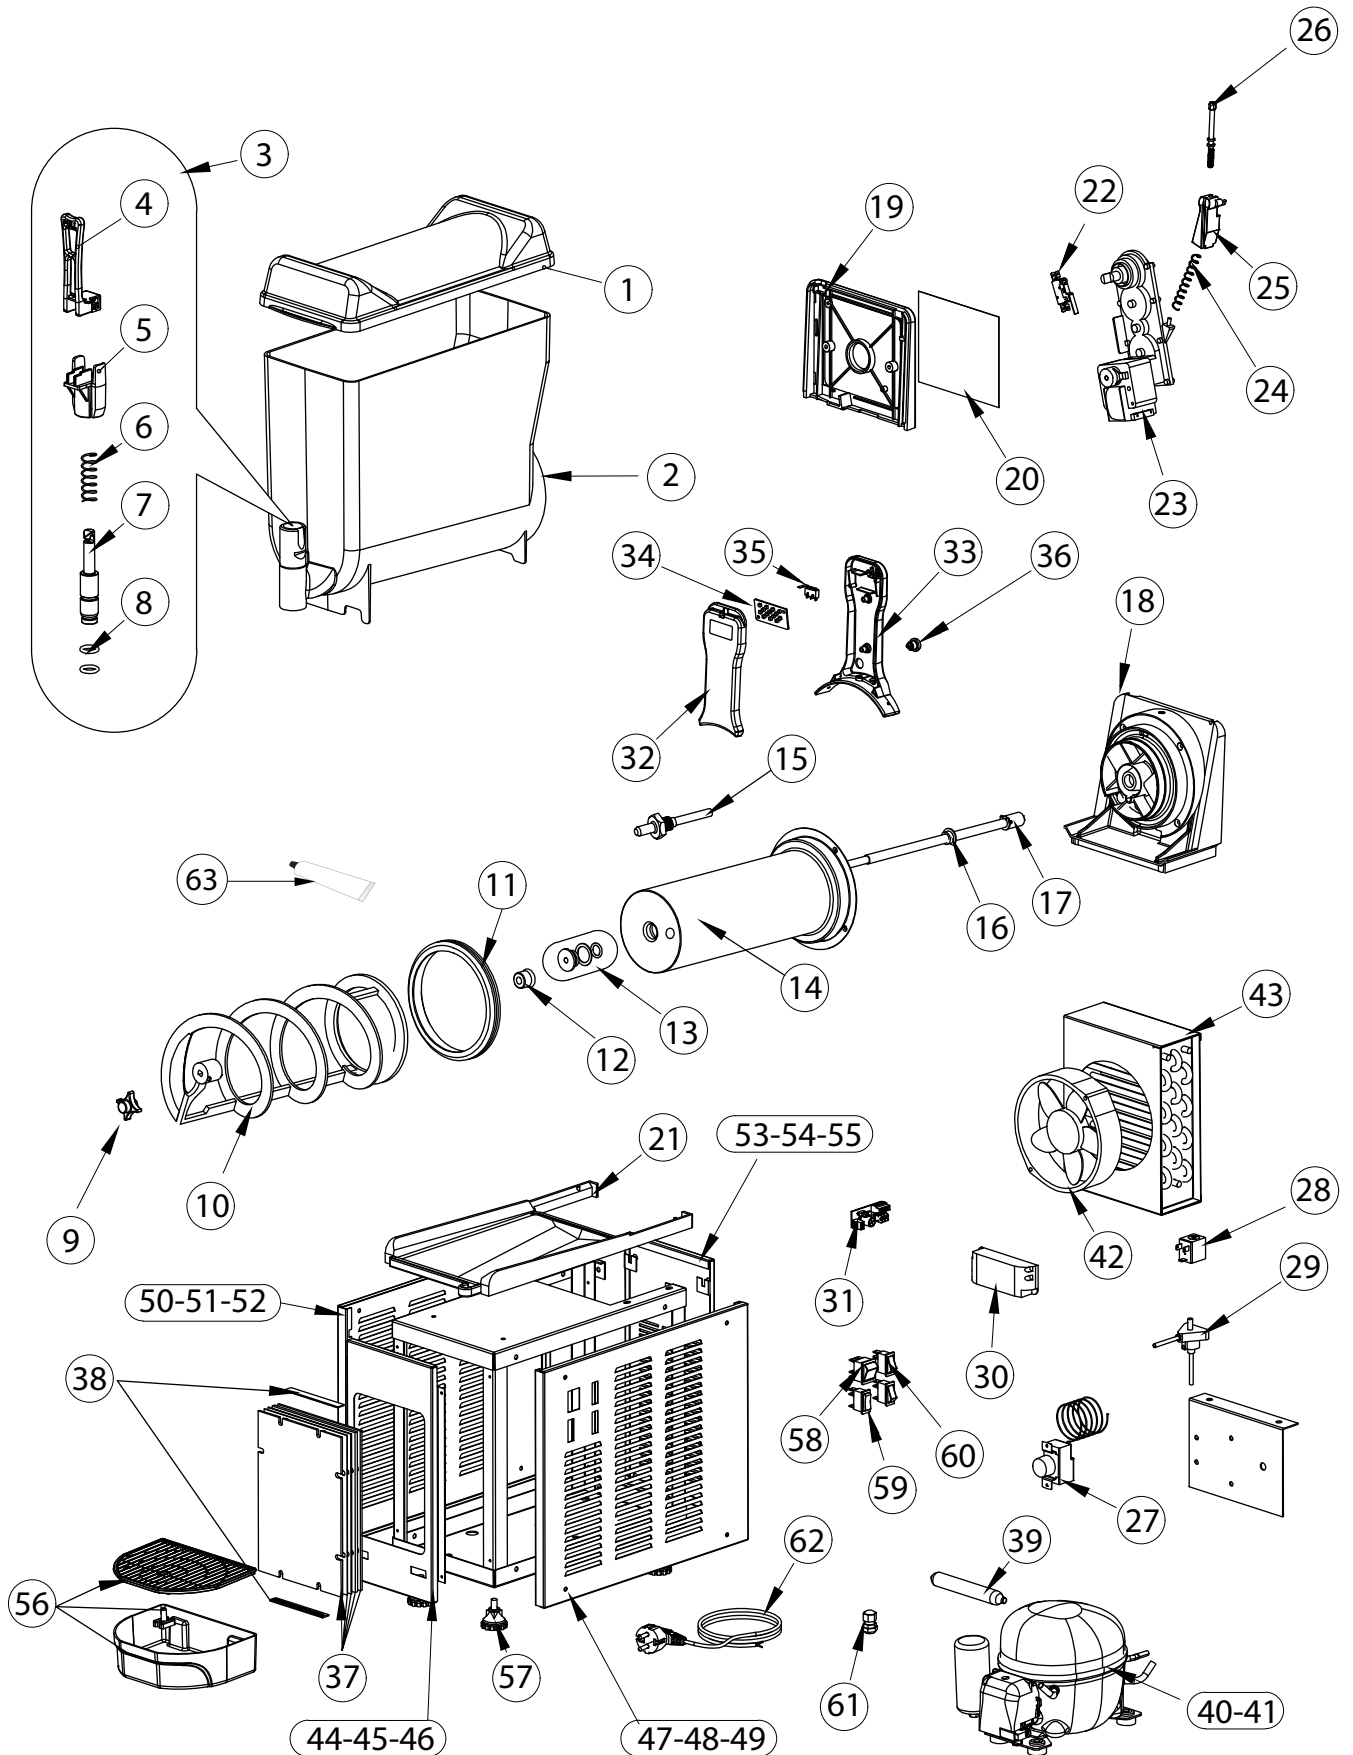

Slush Mono Allure Patlamış Parça Görseli

Slush Mono Allure Exploded Parts Picture

SLUSH MONO A. YEDEK PARÇA LİSTESİ // SLUSH MONO A. SPARE PART LIST